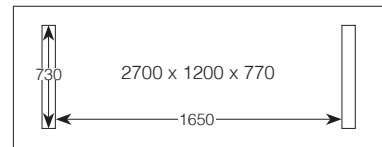

LOMBARDOZZI LAMP TABLE

LOMLAM01 – 700W x 700D x 475H | Shelf

LOMBARDOZZI COFFEE TABLE

LOMCOFF01 – 1400W x 700D x 400H | Shelf

LOMBARDOZZI HALL TABLE

LOMC01 – 1500W x 410D x 770H | Shelf

LOMBARDOZZI COLLECTION

hardwood EXCLUSIVE TO HARVEY NORMAN

LOMBARDOZZI DINING TABLE

- LOMDIN05** – 1800W x 1200D x 770H
- LOMDIN03** – 2100W x 1200D x 770H
- LOMDIN02** – 2400W x 1200D x 770H
- LOMDIN01** – 2700W x 1200D x 770H
- LOMDIN04** – 3000W x 1200D x 770H
- LOMDIN06** – 3500W x 1200D x 770H