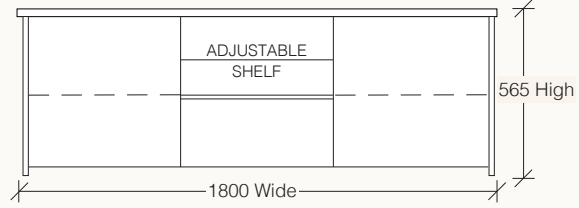

LOMBARDOZZI COLLECTION

hardwood EXCLUSIVE TO HARVEY NORMAN

- LOMETU01** – 1800W x 500D x 565H | 2 Door 1 Drawer
- LOMETU02** – 2100W x 500D x 565H | 2 Door 1 Drawer
- LOMETU03** – 2400W x 500D x 565H | 2 Door 2 Drawer
- LOMETU04** – 2700W x 500D x 565H | 2 Door 2 Drawer

LOMBARDOZZI ENTERTAINMENT UNIT

Find us on the Australian Made Campaign Website

LOMBARDOZZI DISPLAY & BOOKCASE

- DISPLAY**
LOMDIS01 – 1020W x 410D x 1920H | 4 Doors Glass Inserts
- BOOKCASE**
LOMBOOK01 – 920W x 350D x 2050H | 5 Fixed Shelves

hardwood EXCLUSIVE TO HARVEY NORMAN

LOMBARDOZZI DINING TABLE

- LOMDIN05** – 1800W x 1200D x 770H
- LOMDIN03** – 2100W x 1200D x 770H
- LOMDIN02** – 2400W x 1200D x 770H
- LOMDIN01** – 2700W x 1200D x 770H
- LOMDIN04** – 3000W x 1200D x 770H
- LOMDIN06** – 3500W x 1200D x 770H