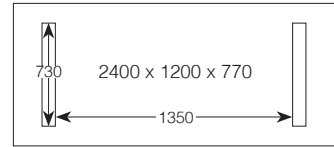

LOMBARDOZZI COLLECTION

hardwood EXCLUSIVE TO HARVEY NORMAN

LOMBARDOZZI DINING TABLE

- **LOMDIN05** – 1800W x 1200D x 770H
- **LOMDIN03** – 2100W x 1200D x 770H
- **LOMDIN02** – 2400W x 1200D x 770H
- **LOMDIN01** – 2700W x 1200D x 770H
- **LOMDIN04** – 3000W x 1200D x 770H
- **LOMDIN06** – 3500W x 1200D x 770H

LOMBARDOZZI BENCH

Pictured with Dining Table

- **LOMBEN1800** – 1800W x 440D x 470H
- **LOMBEN2100** – 2100W x 440D x 470H
- **LOMBEN2400** – 2400W x 440D x 470H
- **LOMBEN2700** – 2700W x 440D x 470H
- **LOMBEN3000** – 3000W x 440D x 470H
- **LOMBEN3500** – 3500W x 440D x 470H