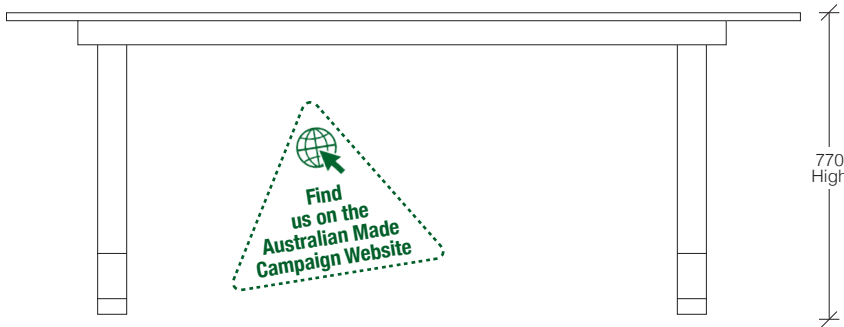

LOMBARDOZZI LAMP TABLE

LOMLAM01 – 700W x 700D x 475H | Shelf

LOMBARDOZZI COFFEE TABLE

LOMCOFF01 – 1400W x 700D x 400H | Shelf

LOMBARDOZZI HALL TABLE

LOMC01 – 1500W x 410D x 770H | Shelf

LOMBARDOZZI COLLECTION

hardwood EXCLUSIVE TO HARVEY NORMAN

LOMBARDOZZI DINING TABLE

- LOMDIN05** – 1800W x 1200D x 770H
- LOMDIN03** – 2100W x 1200D x 770H
- LOMDIN02** – 2400W x 1200D x 770H
- LOMDIN01** – 2700W x 1200D x 770H
- LOMDIN04** – 3000W x 1200D x 770H
- LOMDIN06** – 3500W x 1200D x 770H