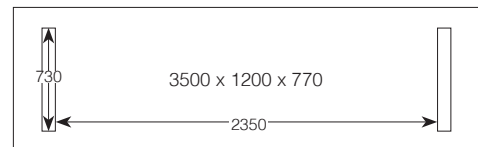

LOMBARDOZZI BENCH

Pictured with Dining Table