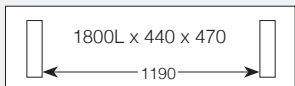

hardwood EXCLUSIVE TO HARVEY NORMAN

LOMBARDOZZI DINING TABLE

- LOMDIN05** – 1800W x 1200D x 770H
- LOMDIN03** – 2100W x 1200D x 770H
- LOMDIN02** – 2400W x 1200D x 770H
- LOMDIN01** – 2700W x 1200D x 770H
- LOMDIN04** – 3000W x 1200D x 770H
- LOMDIN06** – 3500W x 1200D x 770H

LOMBARDOZZI BENCH

Pictured with Dining Table

- LOMBEN1800** – 1800W x 440D x 470H
- LOMBEN2100** – 2100W x 440D x 470H
- LOMBEN2400** – 2400W x 440D x 470H
- LOMBEN2700** – 2700W x 440D x 470H
- LOMBEN3000** – 3000W x 440D x 470H
- LOMBEN3500** – 3500W x 440D x 470H