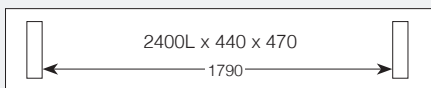

LOMBARDOZZI BENCH

Pictured with Dining Table