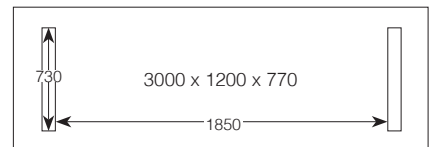

LOMBARDOZZI LAMP TABLE

LOMLAM01 – 700W x 700D x 475H | Shelf

LOMBARDOZZI COFFEE TABLE

LOMCOFF01 – 1400W x 700D x 400H | Shelf

LOMBARDOZZI HALL TABLE

LOMC01 – 1500W x 410D x 770H | Shelf

LOMBARDOZZI COLLECTION

hardwood EXCLUSIVE TO HARVEY NORMAN

LOMBARDOZZI DINING TABLE

- LOMDIN05** – 1800W x 1200D x 770H
- LOMDIN03** – 2100W x 1200D x 770H
- LOMDIN02** – 2400W x 1200D x 770H
- LOMDIN01** – 2700W x 1200D x 770H
- LOMDIN04** – 3000W x 1200D x 770H
- LOMDIN06** – 3500W x 1200D x 770H