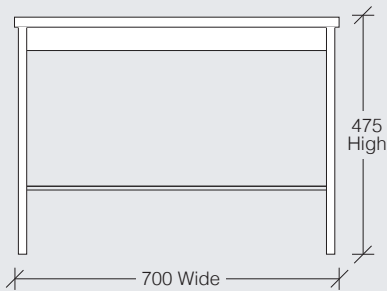

CREATIVE WOODEN IDEAS

LOMBARDOZZI COLLECTION

hardwood EXCLUSIVE TO HARVEY NORMAN

LOMBARDOZZI BUFFET

- LOMB01 – 1580W x 500D x 885H | 3 Door 2 Drawer
- LOMB02 – 2070W x 500D x 885H | 4 Door 3 Drawer
- LOMB03 – 1100W x 500D x 885H | 2 Door 1 Drawer

LOMBARDOZZI LAMP TABLE

LOMLAM01 – 700W x 700D x 475H | Shelf

LOMBARDOZZI COFFEE TABLE

LOMCOFF01 – 1400W x 700D x 400H | Shelf

LOMBARDOZZI HALL TABLE

LOMC01 – 1500W x 410D x 770H | Shelf

LOMBARDOZZI COLLECTION

hardwood EXCLUSIVE TO HARVEY NORMAN

LOMBARDOZZI DINING TABLE

- LOMDIN05** – 1800W x 1200D x 770H
- LOMDIN03** – 2100W x 1200D x 770H
- LOMDIN02** – 2400W x 1200D x 770H
- LOMDIN01** – 2700W x 1200D x 770H
- LOMDIN04** – 3000W x 1200D x 770H
- LOMDIN06** – 3500W x 1200D x 770H