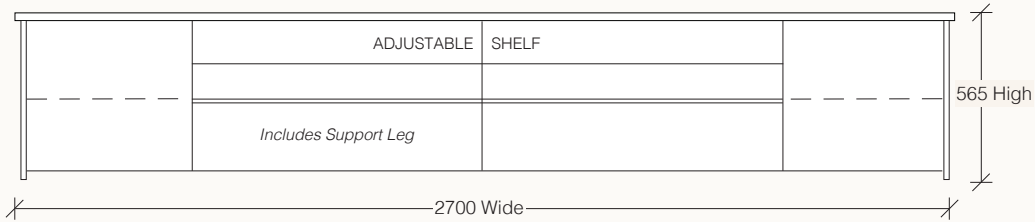

LOMBARDOZZI COLLECTION

hardwood EXCLUSIVE TO HARVEY NORMAN

- LOMETU01** – 1800W x 500D x 565H | 2 Door 1 Drawer
- LOMETU02** – 2100W x 500D x 565H | 2 Door 1 Drawer
- LOMETU03** – 2400W x 500D x 565H | 2 Door 2 Drawer
- LOMETU04** – 2700W x 500D x 565H | 2 Door 2 Drawer

LOMBARDOZZI ENTERTAINMENT UNIT

Find us on the Australian Made Campaign Website

LOMBARDOZZI DISPLAY & BOOKCASE

- DISPLAY**
LOMDIS01 – 1020W x 410D x 1920H | 4 Doors Glass Inserts
- BOOKCASE**
LOMBOOK01 – 920W x 350D x 2050H | 5 Fixed Shelves

hardwood EXCLUSIVE TO HARVEY NORMAN

LOMBARDOZZI DINING TABLE

- LOMDIN05** – 1800W x 1200D x 770H
- LOMDIN03** – 2100W x 1200D x 770H
- LOMDIN02** – 2400W x 1200D x 770H
- LOMDIN01** – 2700W x 1200D x 770H
- LOMDIN04** – 3000W x 1200D x 770H
- LOMDIN06** – 3500W x 1200D x 770H