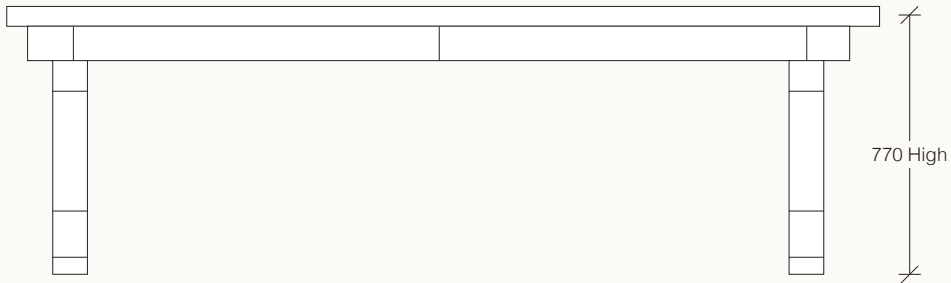

LOMBARDOZZI BENCH

Pictured with Dining Table

- LOMBEN1800** – 1800W x 440D x 470H
- LOMBEN2100** – 2100W x 440D x 470H
- LOMBEN2400** – 2400W x 440D x 470H
- LOMBEN2700** – 2700W x 440D x 470H
- LOMBEN3000** – 3000W x 440D x 470H
- LOMBEN3500** – 3500W x 440D x 470H

DUNE WHITEWASH SEPIA MOCHA EBONY HAZE

LOMBARDOZZI COLLECTION

hardwood EXCLUSIVE TO HARVEY NORMAN

LOMBARDOZZI DESK

- LOMDESK01** – 1500W x 800D x 770H | 2 Drawer
- LOMDESK02** – 1800W x 800D x 770H | 2 Drawer
- LOMDESK03** – 1200W x 800D x 770H | 1 Drawer