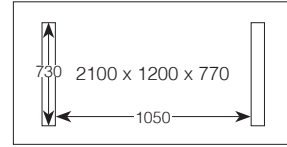

LOMBARDOZZI COLLECTION

hardwood EXCLUSIVE TO HARVEY NORMAN

LOMBARDOZZI DINING TABLE

- **LOMDIN05** – 1800W x 1200D x 770H
- **LOMDIN03** – 2100W x 1200D x 770H
- **LOMDIN02** – 2400W x 1200D x 770H
- **LOMDIN01** – 2700W x 1200D x 770H
- **LOMDIN04** – 3000W x 1200D x 770H
- **LOMDIN06** – 3500W x 1200D x 770H

LOMBARDOZZI BENCH

Pictured with Dining Table

- **LOMBEN1800** – 1800W x 440D x 470H
- **LOMBEN2100** – 2100W x 440D x 470H
- **LOMBEN2400** – 2400W x 440D x 470H
- **LOMBEN2700** – 2700W x 440D x 470H
- **LOMBEN3000** – 3000W x 440D x 470H
- **LOMBEN3500** – 3500W x 440D x 470H