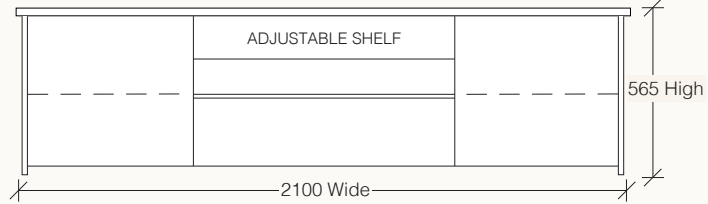

LOMBARDOZZI ENTERTAINMENT UNIT