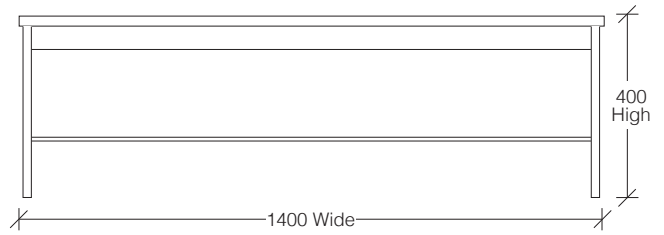

LOMBARDOZZI LAMP TABLE

LOMLAM01 – 700W x 700D x 475H | Shelf

LOMBARDOZZI COFFEE TABLE

LOMCOFF01 – 1400W x 700D x 400H | Shelf

LOMBARDOZZI HALL TABLE

LOMC01 – 1500W x 410D x 770H | Shelf

LOMBARDOZZI COLLECTION

hardwood EXCLUSIVE TO HARVEY NORMAN

LOMBARDOZZI DINING TABLE

- LOMDIN05** – 1800W x 1200D x 770H
- LOMDIN03** – 2100W x 1200D x 770H
- LOMDIN02** – 2400W x 1200D x 770H
- LOMDIN01** – 2700W x 1200D x 770H
- LOMDIN04** – 3000W x 1200D x 770H
- LOMDIN06** – 3500W x 1200D x 770H