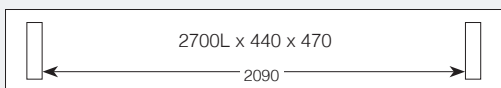

LOMBARDOZZI BENCH

Pictured with Dining Table