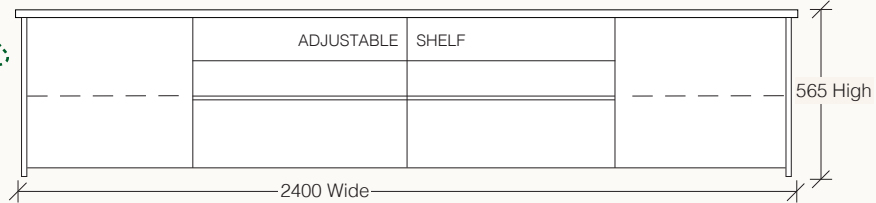

LOMBARDOZZI COLLECTION

hardwood EXCLUSIVE TO HARVEY NORMAN

- LOMETU01** – 1800W x 500D x 565H | 2 Door 1 Drawer
- LOMETU02** – 2100W x 500D x 565H | 2 Door 1 Drawer
- LOMETU03** – 2400W x 500D x 565H | 2 Door 2 Drawer
- LOMETU04** – 2700W x 500D x 565H | 2 Door 2 Drawer

LOMBARDOZZI ENTERTAINMENT UNIT

Find us on the Australian Made Campaign Website

LOMBARDOZZI DISPLAY & BOOKCASE

- DISPLAY**
LOMDIS01 – 1020W x 410D x 1920H | 4 Doors Glass Inserts
- BOOKCASE**
LOMBOOK01 – 920W x 350D x 2050H | 5 Fixed Shelves

hardwood EXCLUSIVE TO HARVEY NORMAN

LOMBARDOZZI DINING TABLE

- LOMDIN05** – 1800W x 1200D x 770H
- LOMDIN03** – 2100W x 1200D x 770H
- LOMDIN02** – 2400W x 1200D x 770H
- LOMDIN01** – 2700W x 1200D x 770H
- LOMDIN04** – 3000W x 1200D x 770H
- LOMDIN06** – 3500W x 1200D x 770H