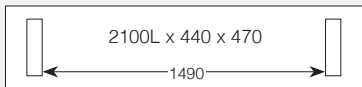

LOMBARDOZZI BENCH

Pictured with Dining Table