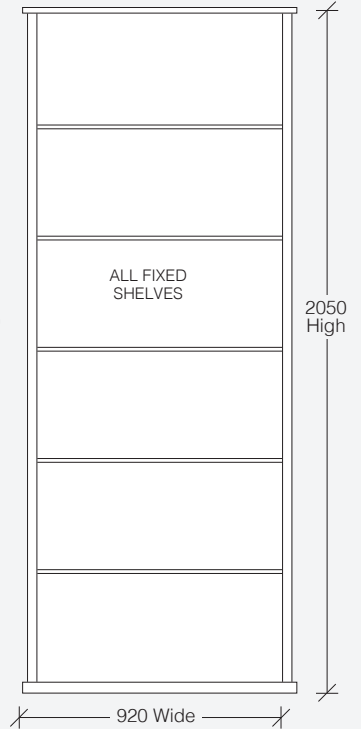

LOMBARDOZZI COLLECTION

hardwood EXCLUSIVE TO HARVEY NORMAN

- LOMETU01** – 1800W x 500D x 565H | 2 Door 1 Drawer
- LOMETU02** – 2100W x 500D x 565H | 2 Door 1 Drawer
- LOMETU03** – 2400W x 500D x 565H | 2 Door 2 Drawer
- LOMETU04** – 2700W x 500D x 565H | 2 Door 2 Drawer

LOMBARDOZZI ENTERTAINMENT UNIT

Find us on the Australian Made Campaign Website

LOMBARDOZZI DISPLAY & BOOKCASE

- DISPLAY**
LOMDIS01 – 1020W x 410D x 1920H | 4 Doors Glass Inserts
- BOOKCASE**
LOMBOOK01 – 920W x 350D x 2050H | 5 Fixed Shelves

LOMBARDOZZI LAMP TABLE

LOMLAM01 – 700W x 700D x 475H | Shelf

LOMBARDOZZI COFFEE TABLE

LOMCOFF01 – 1400W x 700D x 400H | Shelf

LOMBARDOZZI HALL TABLE

LOMC01 – 1500W x 410D x 770H | Shelf

LOMBARDOZZI COLLECTION

hardwood EXCLUSIVE TO HARVEY NORMAN

LOMBARDOZZI DINING TABLE

- LOMDIN05** – 1800W x 1200D x 770H
- LOMDIN03** – 2100W x 1200D x 770H
- LOMDIN02** – 2400W x 1200D x 770H
- LOMDIN01** – 2700W x 1200D x 770H
- LOMDIN04** – 3000W x 1200D x 770H
- LOMDIN06** – 3500W x 1200D x 770H