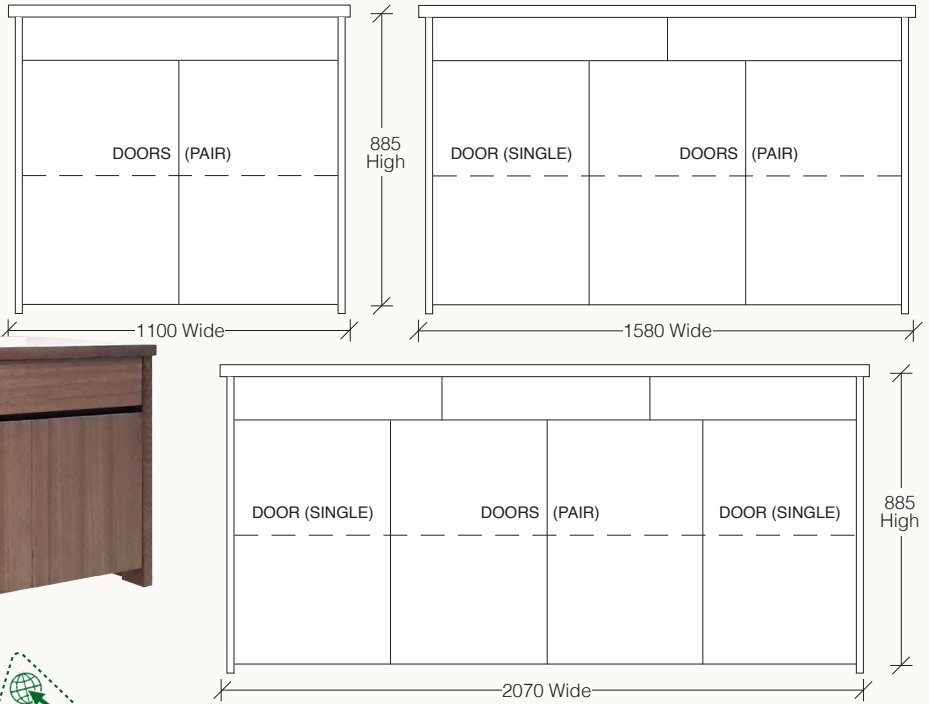

LOMBARDOZZI ENTERTAINMENT UNIT

Find us on the Australian Made Campaign Website

LOMBARDOZZI DISPLAY & BOOKCASE

- DISPLAY**
LOMDIS01 – 1020W x 410D x 1920H | 4 Doors Glass Inserts
- BOOKCASE**
LOMBOOK01 – 920W x 350D x 2050H | 5 Fixed Shelves

CREATIVE WOODEN IDEAS

LOMBARDOZZI COLLECTION

hardwood EXCLUSIVE TO HARVEY NORMAN

LOMBARDOZZI BUFFET

- LOMB01 – 1580W x 500D x 885H | 3 Door 2 Drawer
- LOMB02 – 2070W x 500D x 885H | 4 Door 3 Drawer
- LOMB03 – 1100W x 500D x 885H | 2 Door 1 Drawer

LOMBARDOZZI LAMP TABLE

LOMLAM01 – 700W x 700D x 475H | Shelf

LOMBARDOZZI COFFEE TABLE

LOMCOFF01 – 1400W x 700D x 400H | Shelf

LOMBARDOZZI HALL TABLE

LOMC01 – 1500W x 410D x 770H | Shelf

LOMBARDOZZI COLLECTION

hardwood EXCLUSIVE TO HARVEY NORMAN

LOMBARDOZZI DINING TABLE

- LOMDIN05** – 1800W x 1200D x 770H
- LOMDIN03** – 2100W x 1200D x 770H
- LOMDIN02** – 2400W x 1200D x 770H
- LOMDIN01** – 2700W x 1200D x 770H
- LOMDIN04** – 3000W x 1200D x 770H
- LOMDIN06** – 3500W x 1200D x 770H