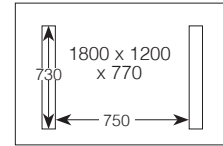

LOMBARDOZZI LAMP TABLE

LOMLAM01 – 700W x 700D x 475H | Shelf

LOMBARDOZZI COFFEE TABLE

LOMCOFF01 – 1400W x 700D x 400H | Shelf

LOMBARDOZZI HALL TABLE

LOMC01 – 1500W x 410D x 770H | Shelf

LOMBARDOZZI COLLECTION

hardwood EXCLUSIVE TO HARVEY NORMAN

LOMBARDOZZI DINING TABLE

- LOMDIN05** – 1800W x 1200D x 770H
- LOMDIN03** – 2100W x 1200D x 770H
- LOMDIN02** – 2400W x 1200D x 770H
- LOMDIN01** – 2700W x 1200D x 770H
- LOMDIN04** – 3000W x 1200D x 770H
- LOMDIN06** – 3500W x 1200D x 770H