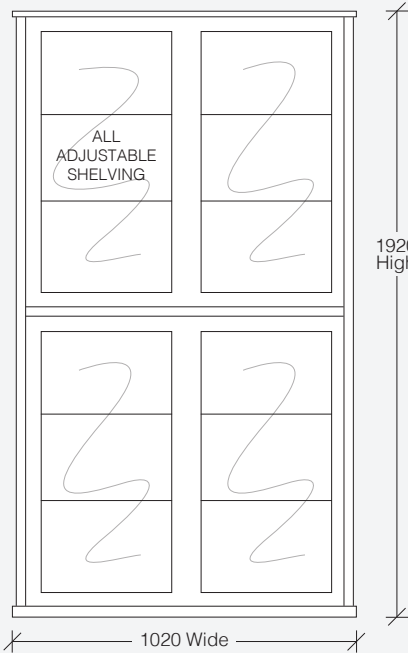

LOMBARDOZZI COLLECTION

hardwood EXCLUSIVE TO HARVEY NORMAN

- LOMETU01** – 1800W x 500D x 565H | 2 Door 1 Drawer
- LOMETU02** – 2100W x 500D x 565H | 2 Door 1 Drawer
- LOMETU03** – 2400W x 500D x 565H | 2 Door 2 Drawer
- LOMETU04** – 2700W x 500D x 565H | 2 Door 2 Drawer

LOMBARDOZZI ENTERTAINMENT UNIT

Find us on the Australian Made Campaign Website

LOMBARDOZZI DISPLAY & BOOKCASE

- DISPLAY**
LOMDIS01 – 1020W x 410D x 1920H | 4 Doors Glass Inserts
- BOOKCASE**
LOMBOOK01 – 920W x 350D x 2050H | 5 Fixed Shelves

LOMBARDOZZI LAMP TABLE

LOMLAM01 – 700W x 700D x 475H | Shelf

LOMBARDOZZI COFFEE TABLE

LOMCOFF01 – 1400W x 700D x 400H | Shelf

LOMBARDOZZI HALL TABLE

LOMC01 – 1500W x 410D x 770H | Shelf

LOMBARDOZZI COLLECTION

hardwood EXCLUSIVE TO HARVEY NORMAN

LOMBARDOZZI DINING TABLE

- LOMDIN05** – 1800W x 1200D x 770H
- LOMDIN03** – 2100W x 1200D x 770H
- LOMDIN02** – 2400W x 1200D x 770H
- LOMDIN01** – 2700W x 1200D x 770H
- LOMDIN04** – 3000W x 1200D x 770H
- LOMDIN06** – 3500W x 1200D x 770H